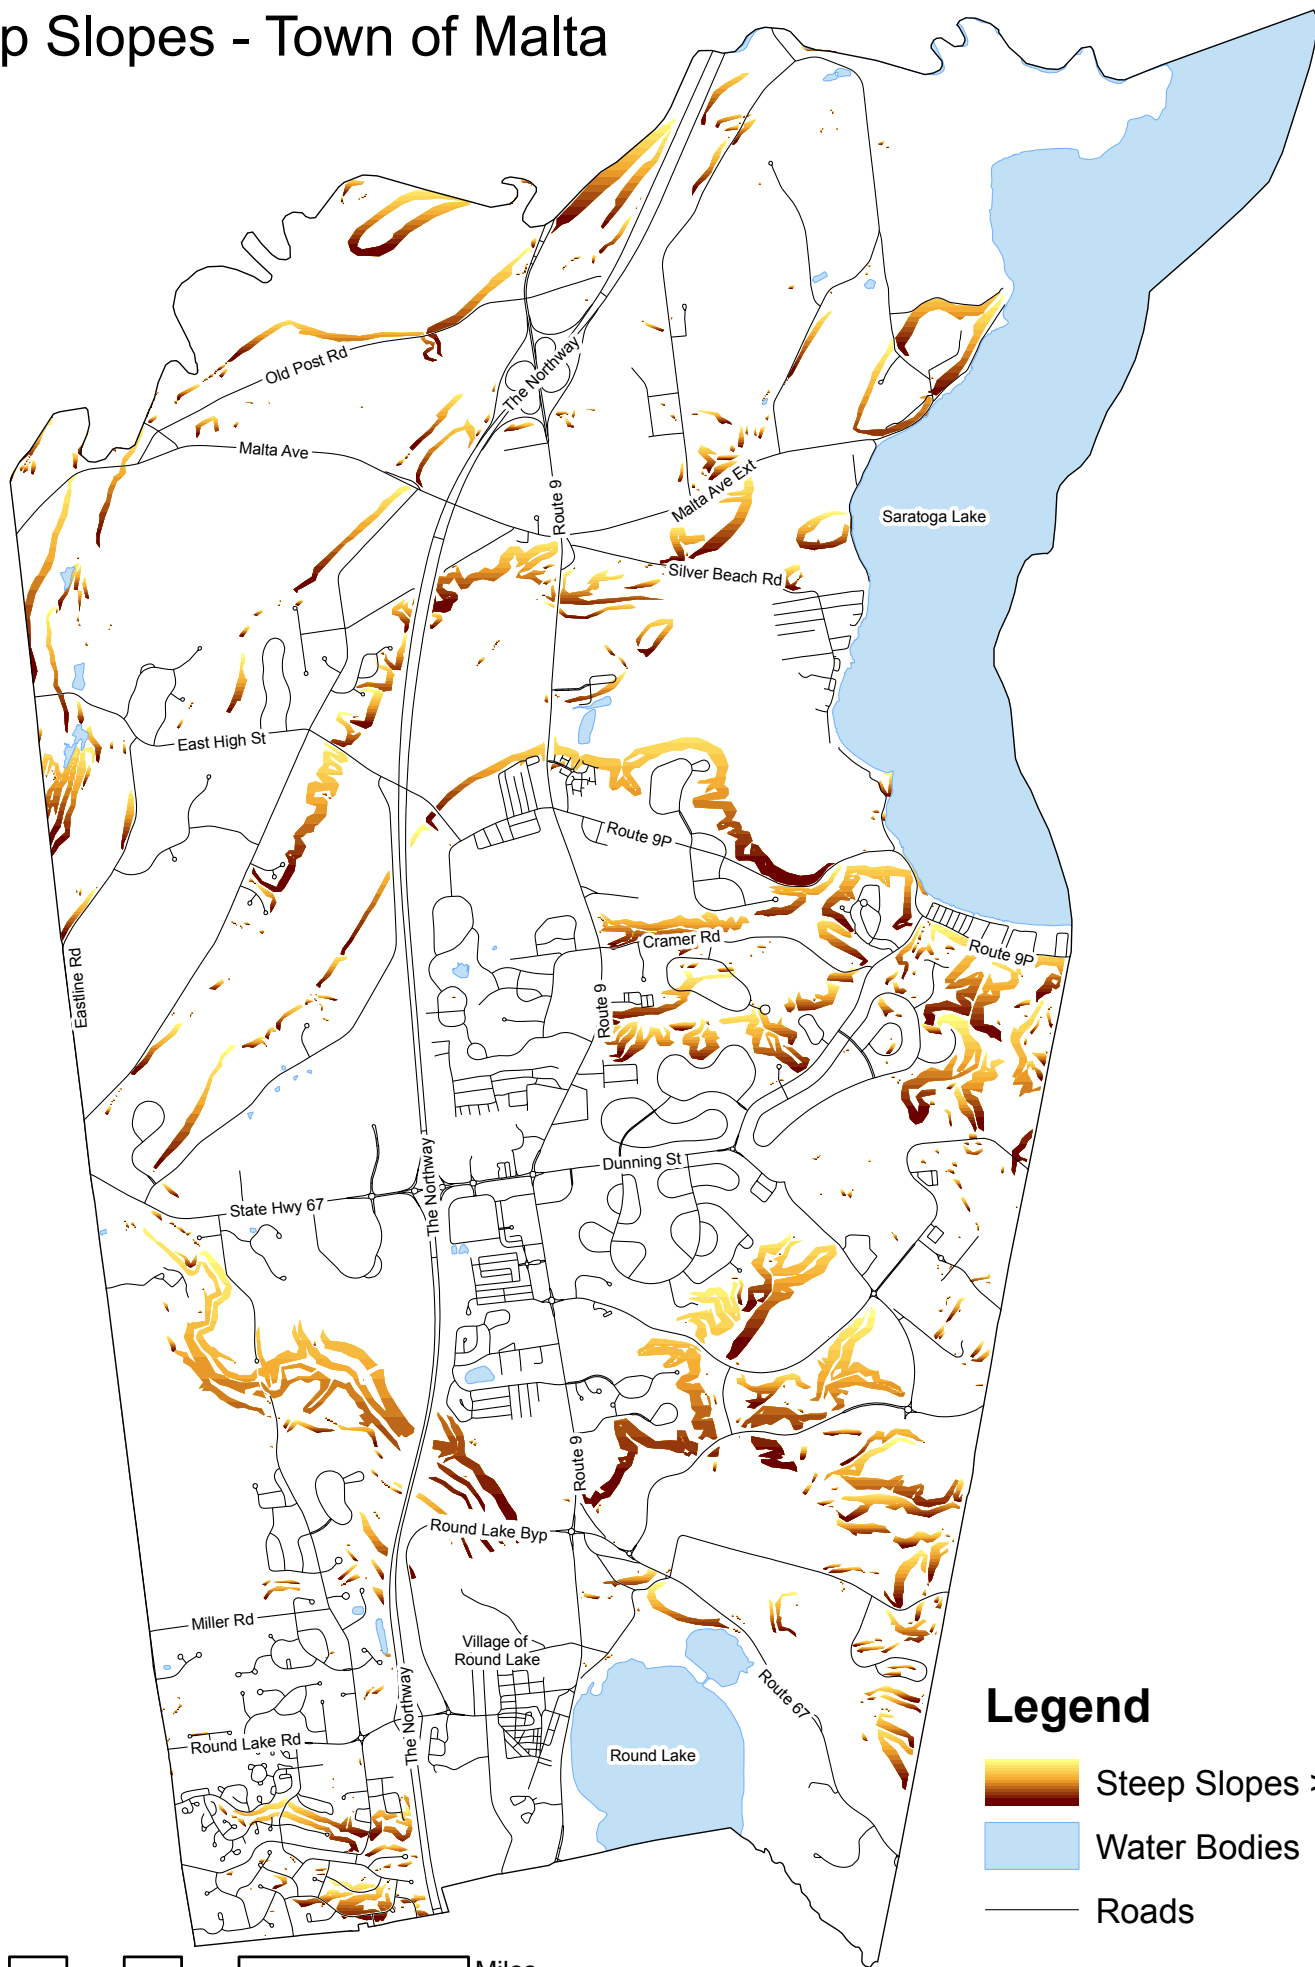

# Steep Slopes - Town of Malta

## Legend

-  Steep Slopes >15%
-  Water Bodies
-  Roads

0 0.5 1 2 Miles